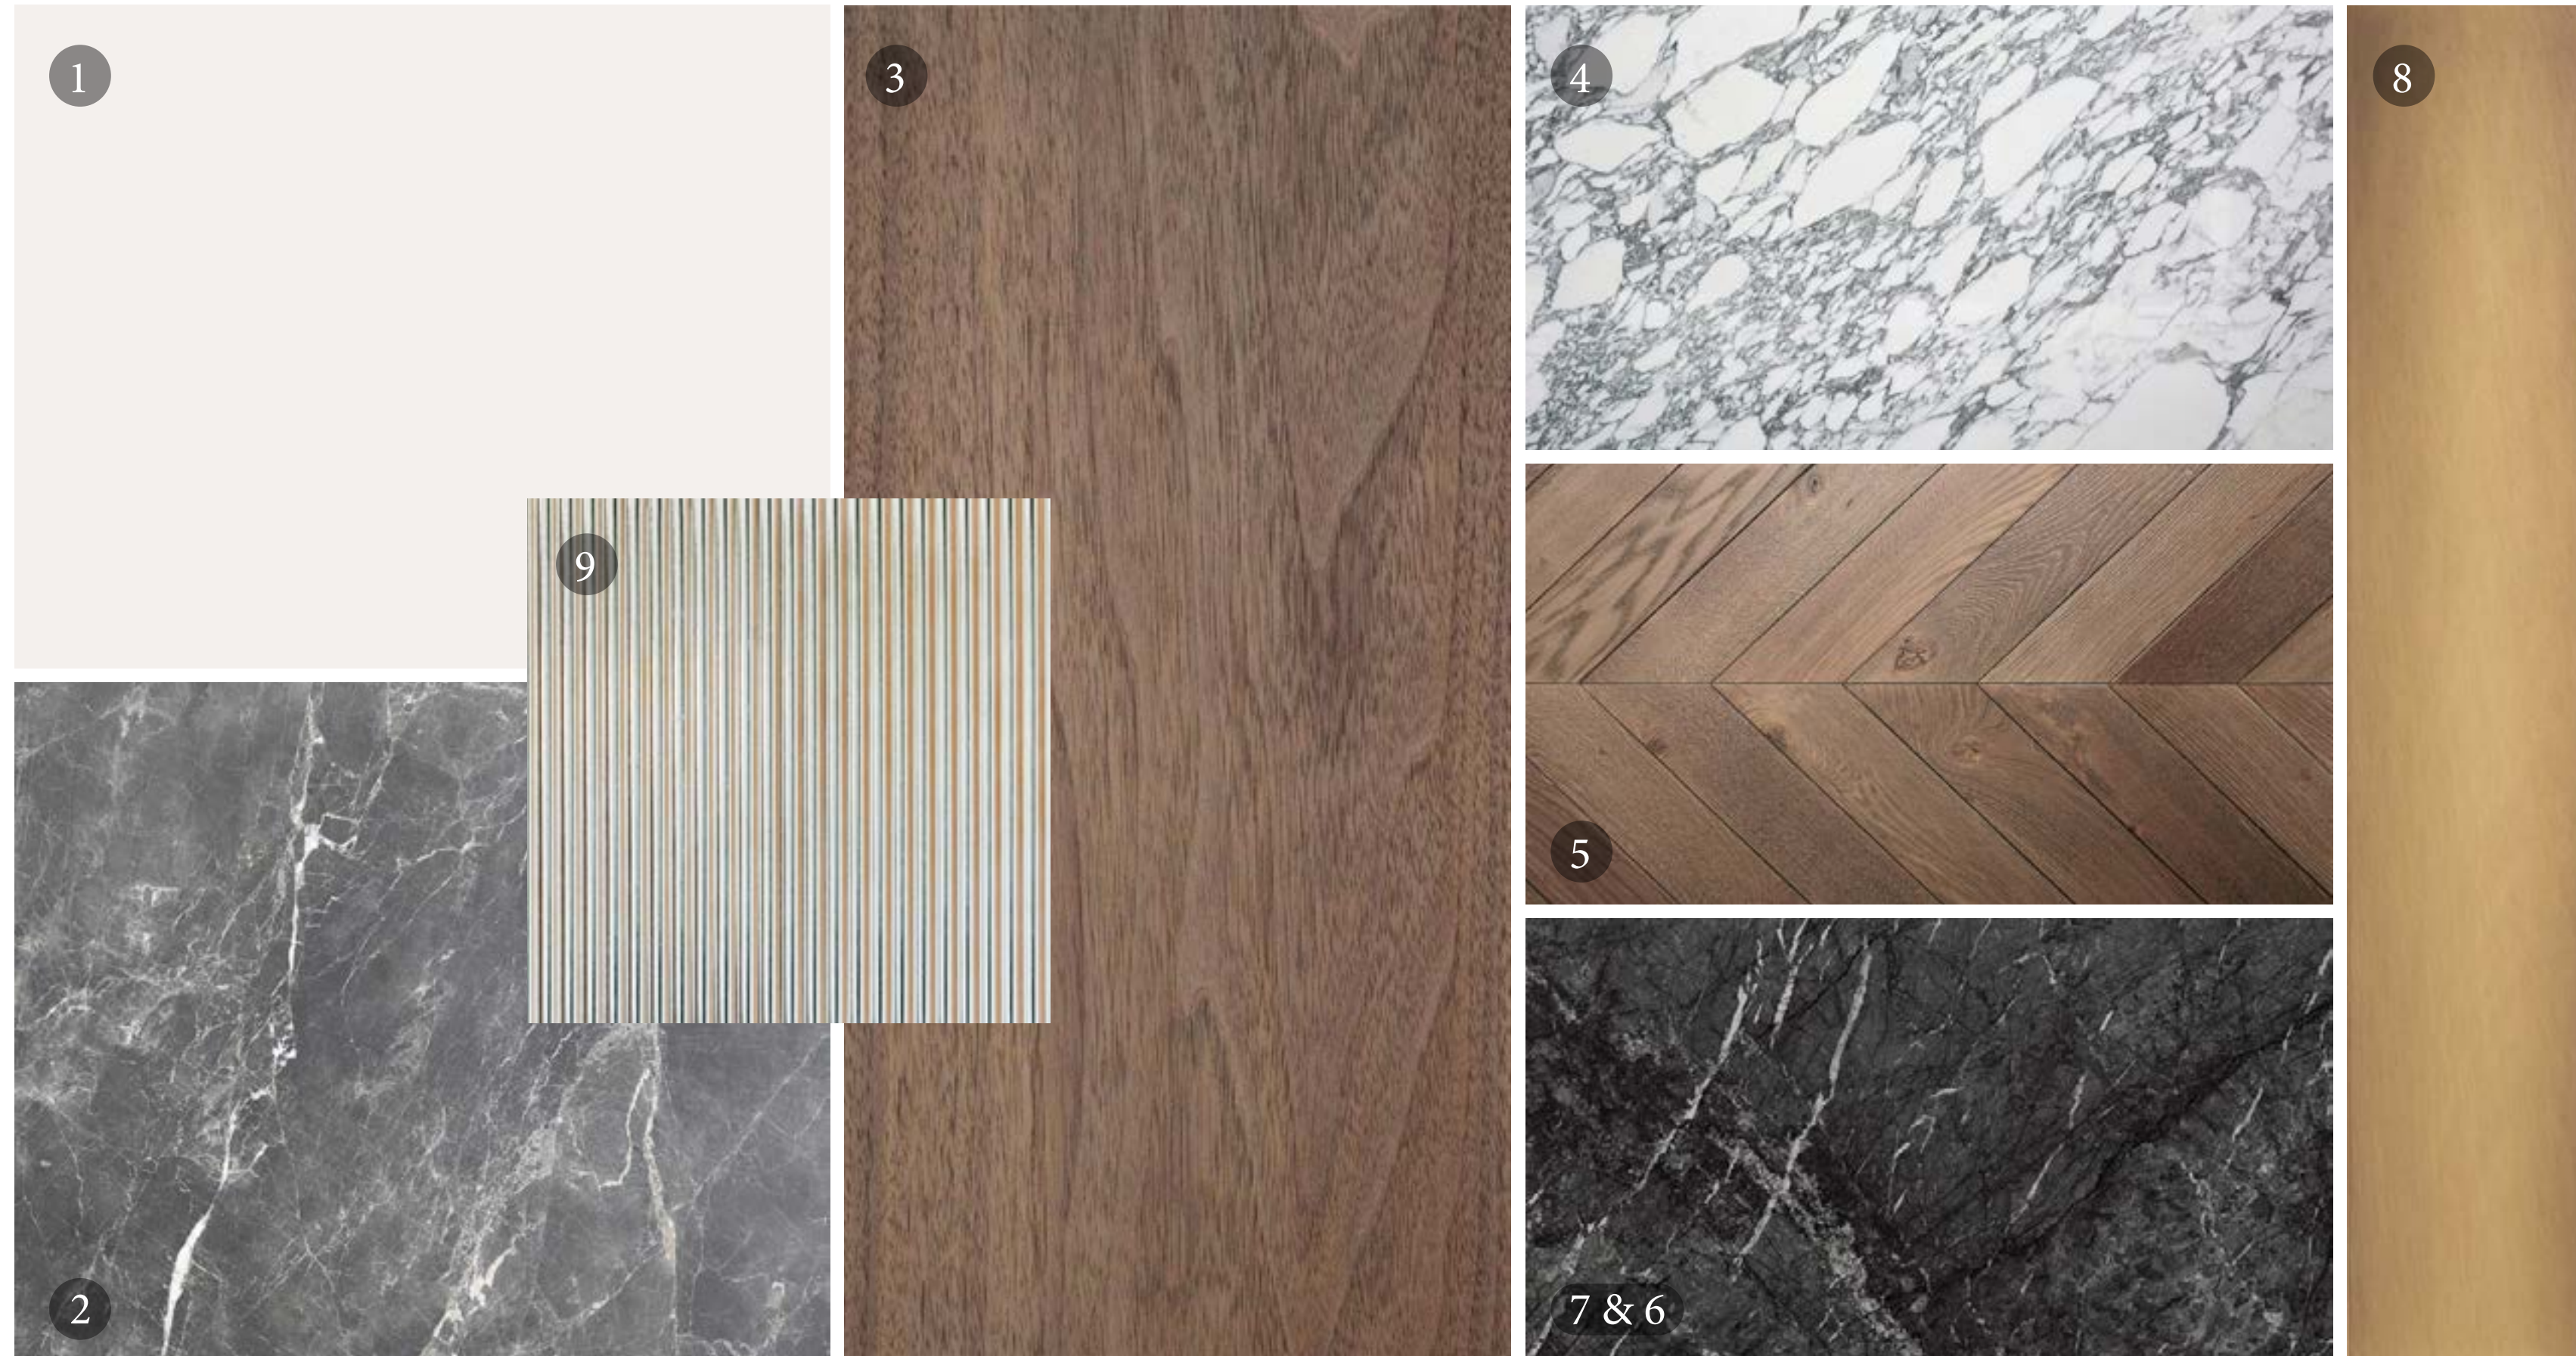

AURORA | ARTIST'S HOUSE

INTERIOR MATERIALS

01. General Paint
02. General Flooring
03. Kitchen Veneer
04. Show Kitchen Stone
05. Bedroom Parquet Flooring
06. Master Bathroom Marble
07. Master Bathroom Vanity
08. Accent Metal
09. Accent Glass