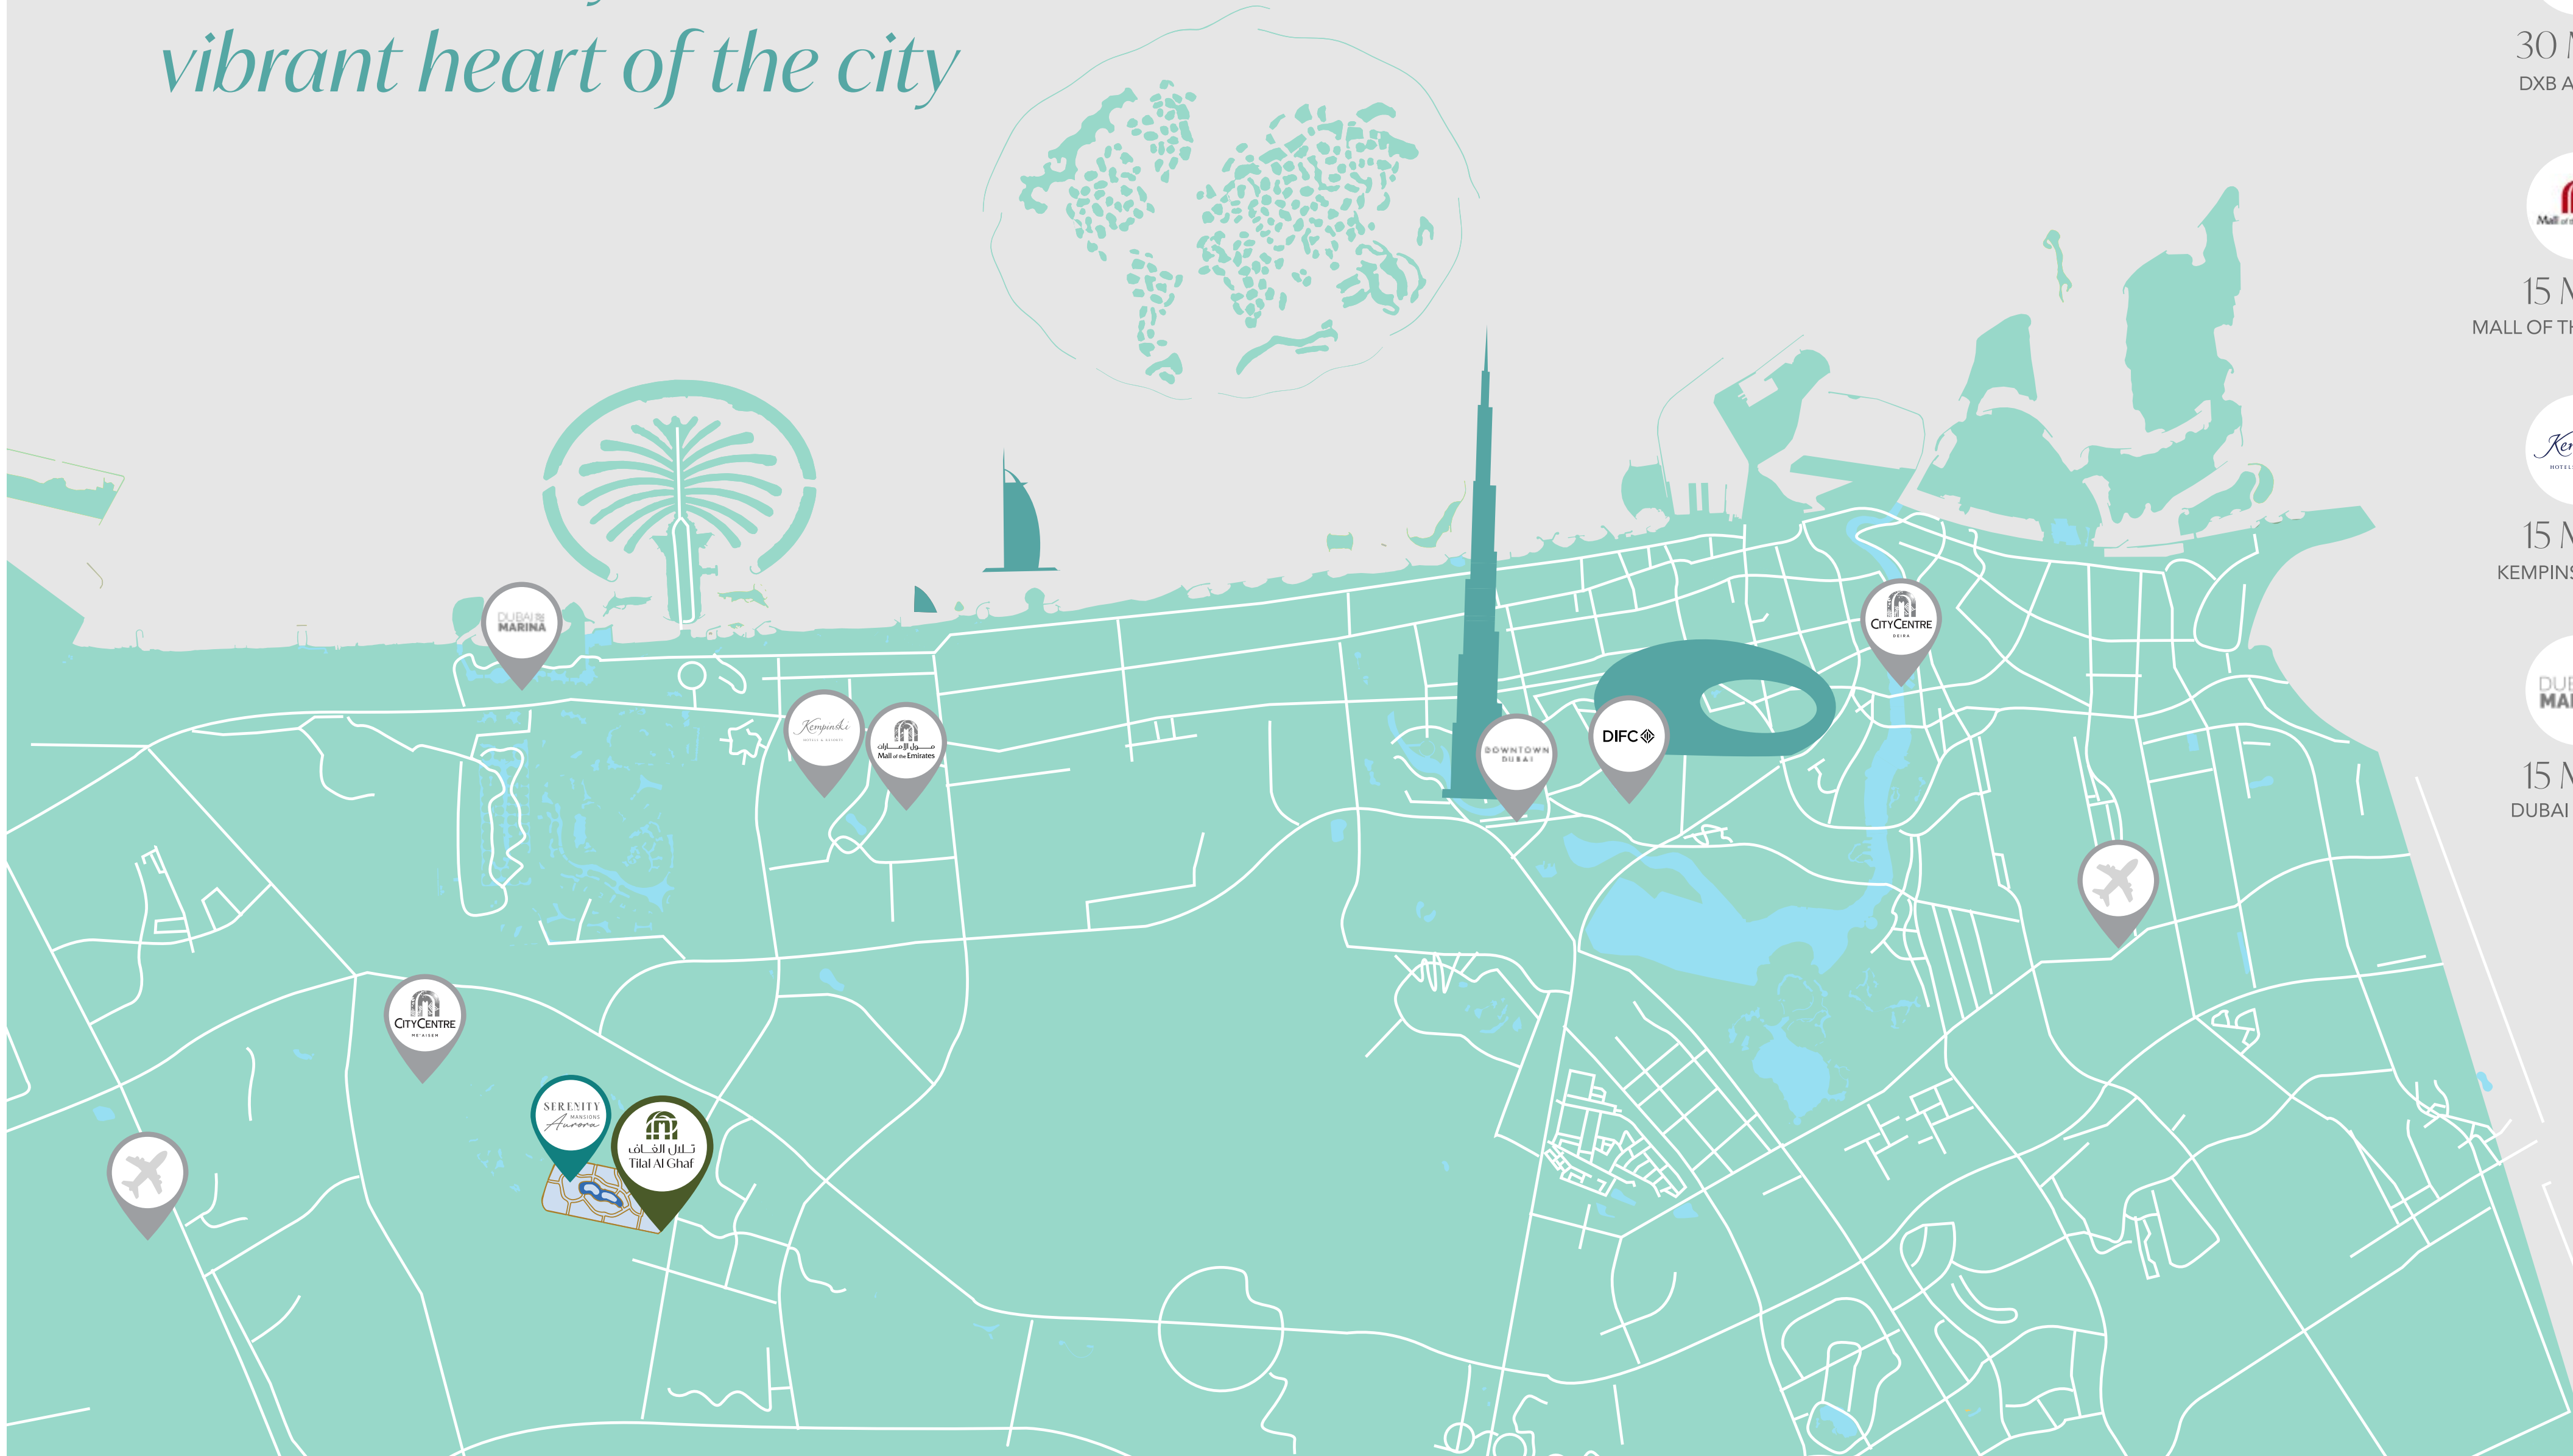

A still sanctuary in the vibrant heart of the city

30 Mins.
DXB AIRPORT

25 Mins.
AL MAKTOUM
INTERNATIONAL AIRPORT

15 Mins.
MALL OF THE EMIRATES

10 Mins.
CITY CENTRE ME'AISEM

15 Mins.
KEMPINSKI HOTEL

25 Mins.
DOWNTOWN DUBAI

15 Mins.
DUBAI MARINA

30 Mins.
DUBAI FINANCIAL CENTER