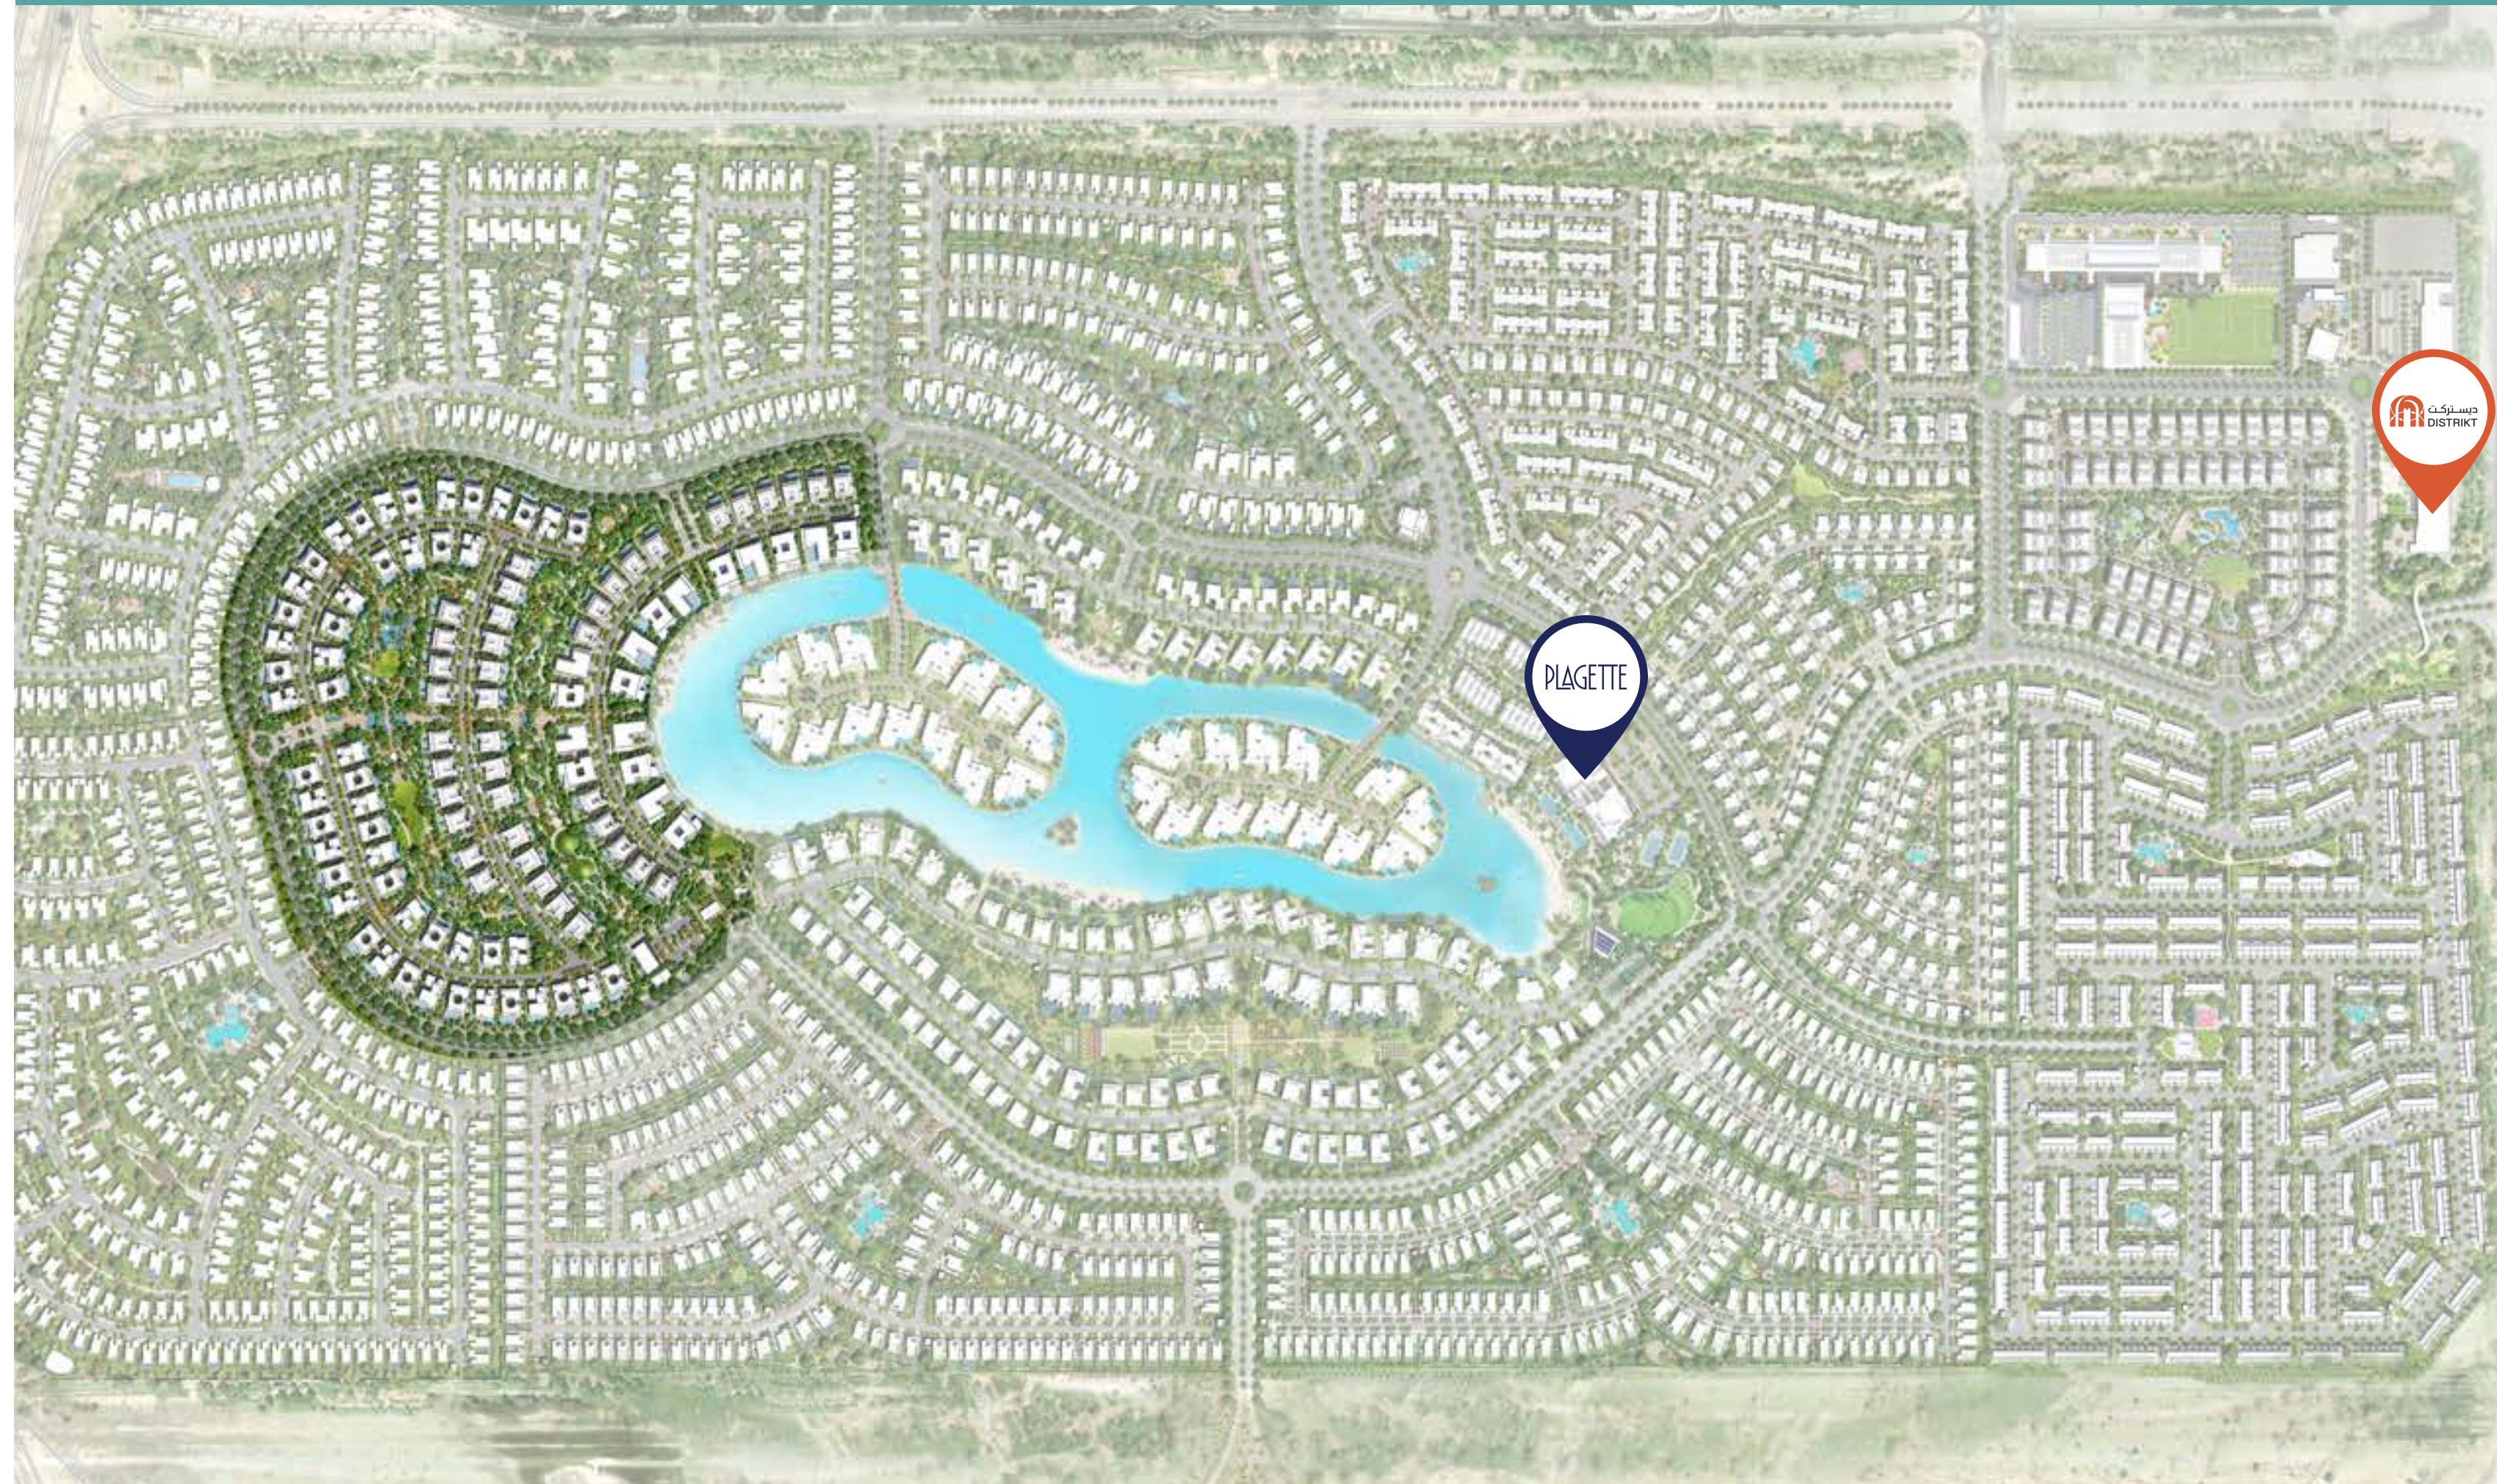

Masterplan

3M+
SQM TOTAL
SITE AREA

15K+
RESIDENTS

11KM+
CYCLING TRAILS

3.5K+
HOMES

25+
MAJID AL FUTTAIM
SIGNATURE RETAIL

18KM+
LANDSCAPED
PEDESTRAIN
WALKWAYS

100K+
SQM RECREATIONAL
LAGOON & WHITE
SANDY BEACHES

SCHOOL
ROYAL GRAMMAR
SCHOOL GUILFORD
DUBAI

COMMUNITY HUB
EXCLUSIVE SHOPPING, DINING,
RECREATION AND WELLNESS